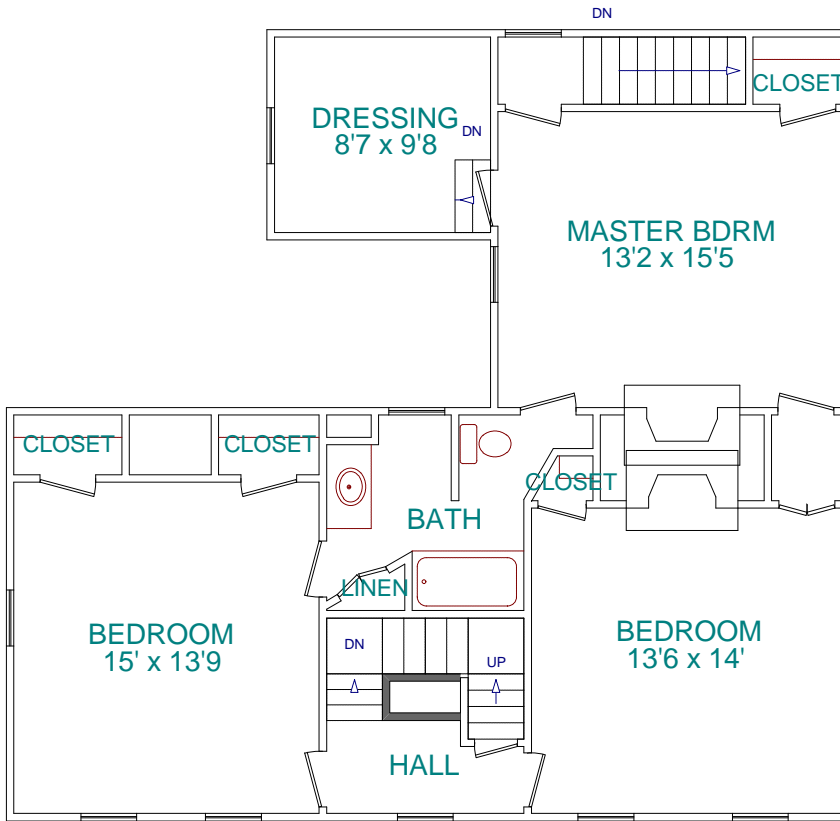

First Floor

Second Floor

These plans are for marketing purposes only and to provide general information about 8 John Wise Ave. Essex, MA. Floor plans and dimensions are approximate. Prepared by Kristal Pooler of RE/MAX Advantage in Beverly, MA.